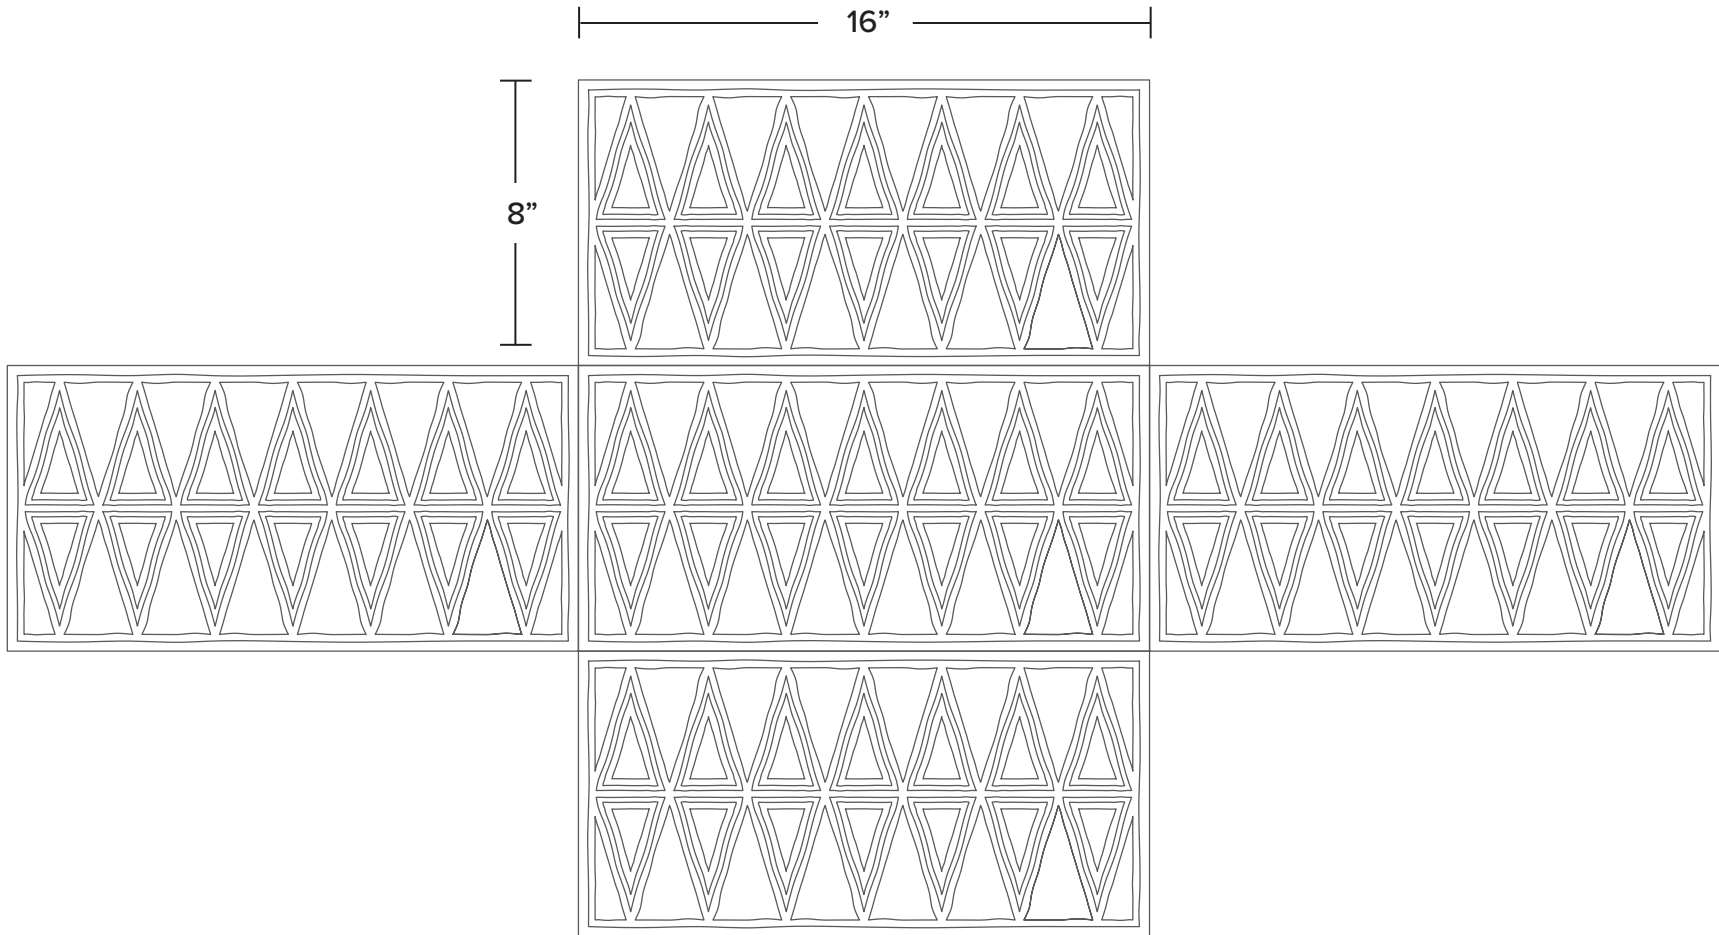

MUDCLOTH

PACIFIC RIM COLLECTION

MATERIAL BESPOKE STONE + TILE

MUDCLOTH

PACIFIC RIM COLLECTION

MATERIAL BESPOKE STONE + TILE